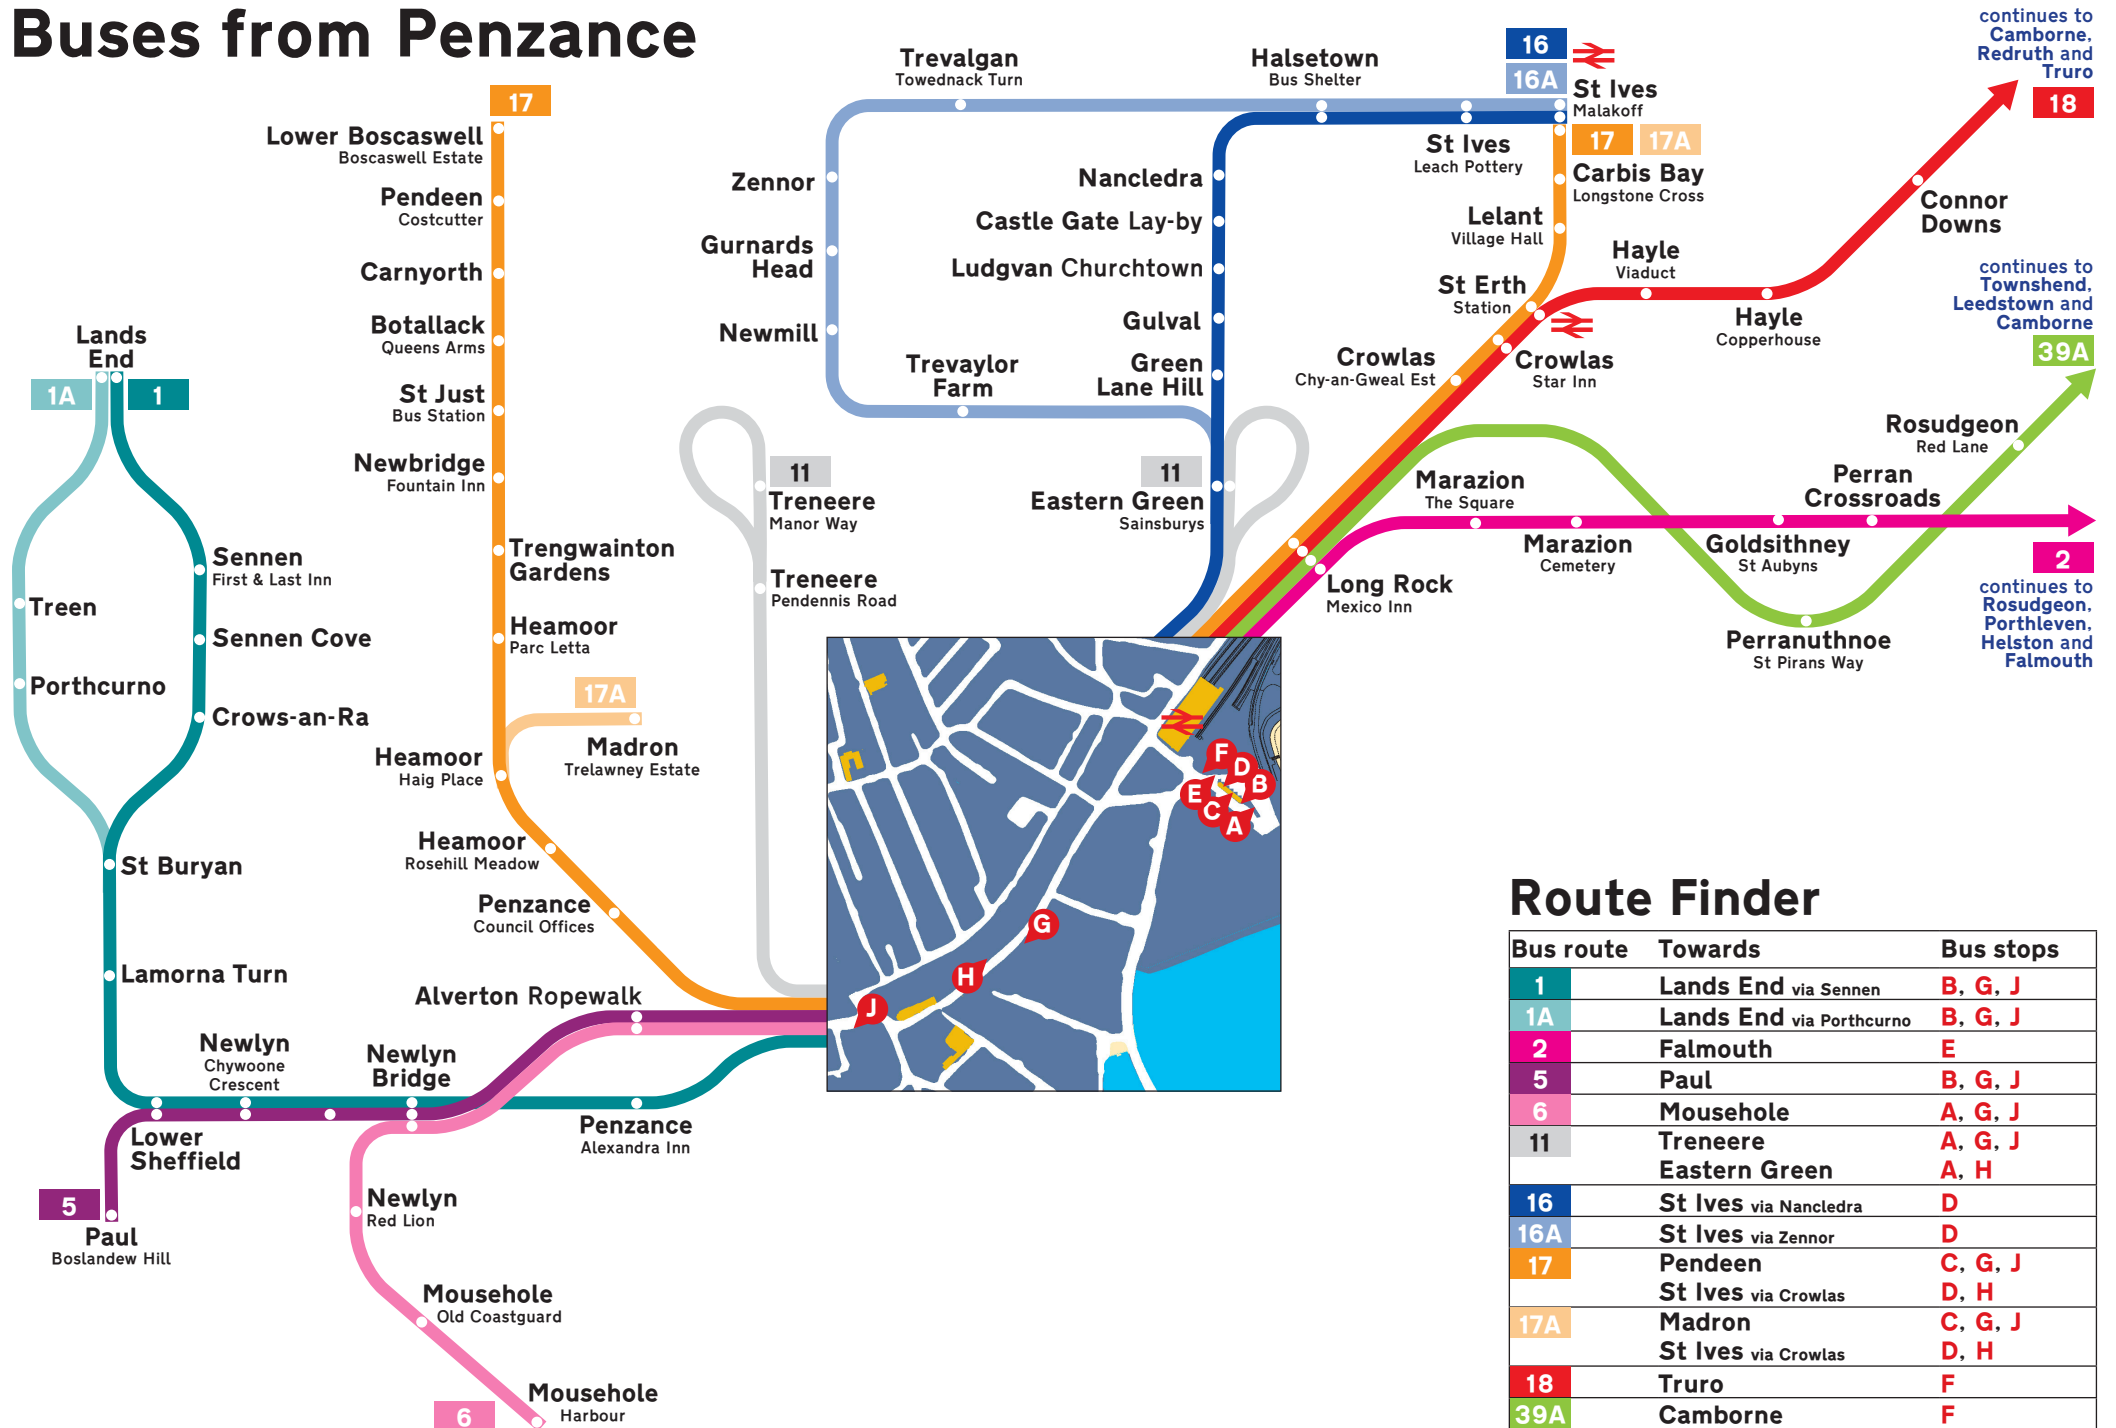

# Buses from Penzance

## Route Finder

Bus route	Towards	Bus stops
1	Lands End via Sennen	B, G, J
1A	Lands End via Porthcurno	B, G, J
2	Falmouth	E
5	Paul	B, G, J
6	Mousehole	A, G, J
11	Treneere Eastern Green	A, G, J A, H
16	St Ives via Nancludra	D
16A	St Ives via Zennor	D
17	Pendeen St Ives via Crowlas	C, G, J D, H
17A	Madron St Ives via Crowlas	C, G, J D, H
18	Truro	F
39A	Camborne	F